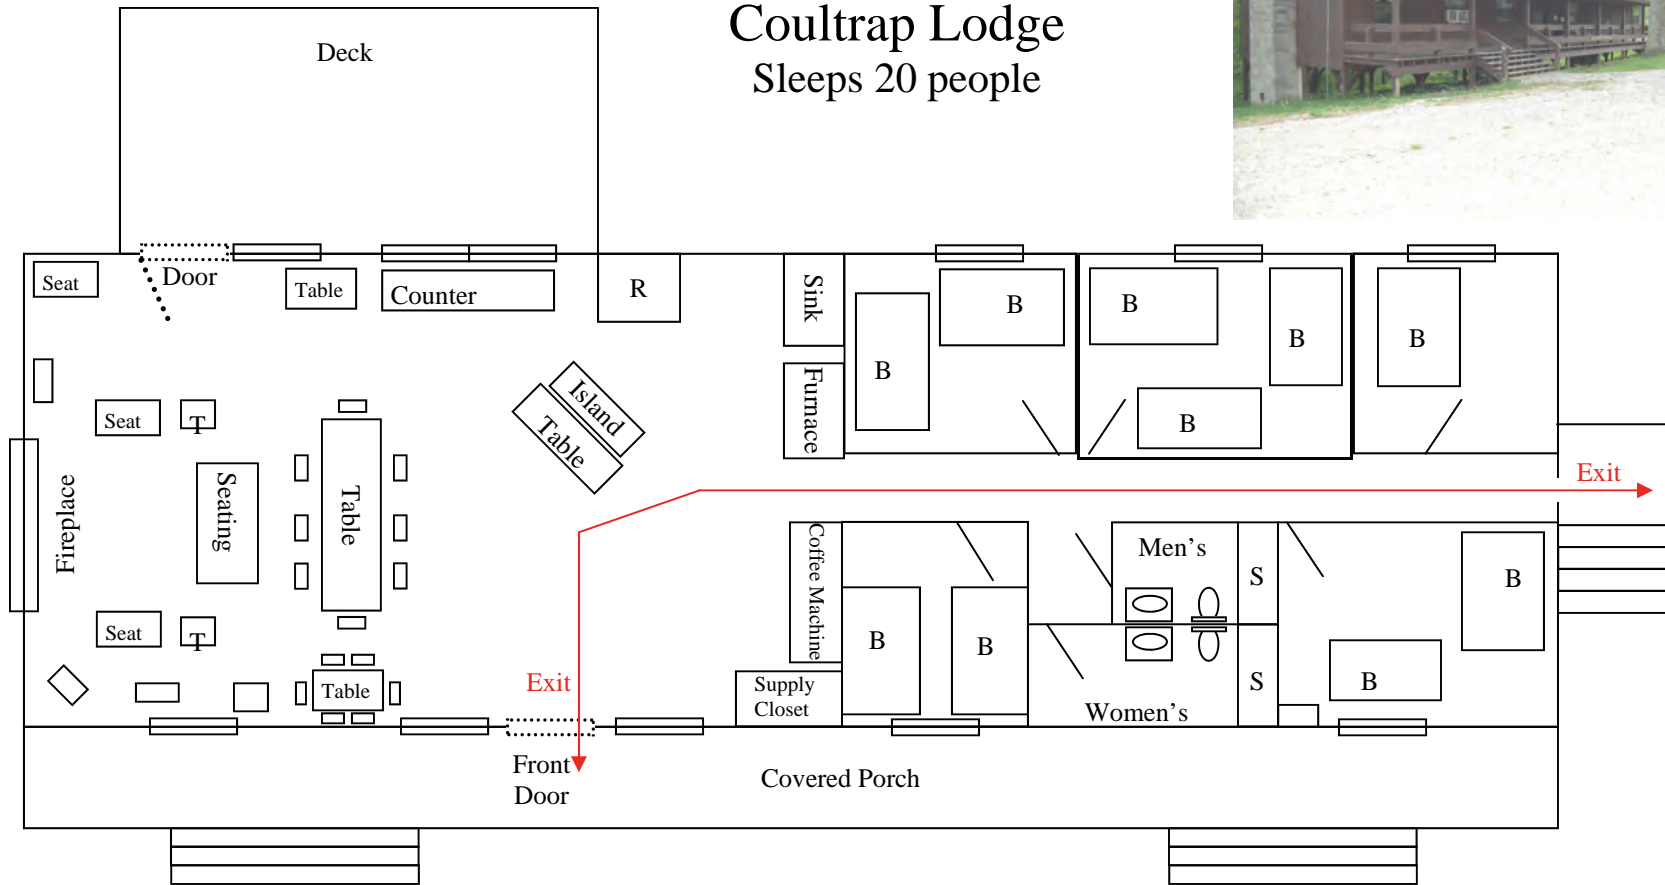

# Coultrap Lodge

Sleeps 20 people

\*Not to scale\*  
 Updated  
 03/18/2013

- B Bunk Bed (sleeps 2)
- R Refrigerator
- S Shower
- F Fire Ring

Covered Area